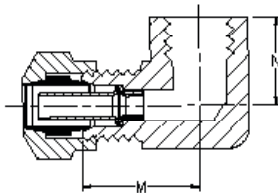

### 90° Male Elbow

(Ref. SAE No. 100202BA)

Tube O.D.	Male Pipe Thread	Catalog Number	D1	M	N
1/4	1/8	1469x4	.188	0.63	0.67
1/4	1/4	1469x4x4	.312	0.69	0.88
1/4	3/8	1469x4x6	.406	0.74	0.87
3/8	1/8	1469x6x2	.188	0.73	0.75
3/8	1/4	1469x6	.312	0.80	0.93
3/8	3/8	1469x6x6	.406	0.85	0.92
3/8	1/2	1469x6x8	.562	0.95	1.11
1/2	1/4	1469x8x4	.313	0.87	1.00
1/2	3/8	1469x8	.407	0.94	1.00
1/2	1/2	1469x8x8	.531	1.04	1.19
5/8	3/8	1469x10x6	.406	1.01	1.06
5/8	1/2	1469x10	.531	1.10	1.25
5/8	3/4	1469x10x12	.750	1.21	1.30
3/4	1/2	1469x12	.531	1.20	1.34

### 90° Male Elbow - Long

(Ref. SAE No. 100202BA)

Tube O.D.	Male Pipe Thread	Catalog Number	D1	M	N
3/8	1/4	1469x6L	.312	0.80	1.44
1/2	3/8	1469x8L	.406	0.94	1.38

### 90° Female Elbow

(Ref. SAE No. 100203BA)

Tube O.D.	Fem. Pipe Thread	Catalog Number	M	N
1/4	1/8	1470x4	0.72	0.54
3/8	1/4	1470x6♦	0.90	0.78
1/2	3/8	1470x8♦	1.04	0.83

♦MTO - Made To Order