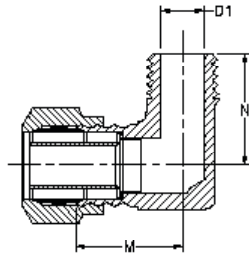

### Union Elbow

(Ref. SAE No. 100201BA)

Tube O.D.	Catalog Number	M
1/4	1465x4♦	0.63
3/8	1465x6♦	0.80
1/2	1465x8♦	0.94
5/8	1465x10♦	1.10

♦MTO - Made To Order

### 90° Male Elbow

(Ref. SAE No. 100202BA)

Tube O.D.	Male Pipe Thread	Catalog Number	D1	M	N
1/4	1/8	1469x4	.188	0.63	0.67
1/4	1/4	1469x4x4	.312	0.69	0.88
1/4	3/8	1469x4x6	.406	0.74	0.87
3/8	1/8	1469x6x2	.188	0.73	0.75
3/8	1/4	1469x6	.312	0.80	0.93
3/8	3/8	1469x6x6	.406	0.85	0.92
3/8	1/2	1469x6x8	.562	0.95	1.11
1/2	1/4	1469x8x4	.313	0.87	1.00
1/2	3/8	1469x8	.407	0.94	1.00
1/2	1/2	1469x8x8	.531	1.04	1.19
5/8	3/8	1469x10x6	.406	1.01	1.06
5/8	1/2	1469x10	.531	1.10	1.25
5/8	3/4	1469x10x12	.750	1.21	1.30
3/4	1/2	1469x12	.531	1.20	1.34

### 90° Male Elbow - Long

(Ref. SAE No. 100202BA)

Tube O.D.	Male Pipe Thread	Catalog Number	D1	M	N
3/8	1/4	1469x6L	.312	0.80	1.44
1/2	3/8	1469x8L	.406	0.94	1.38

### 90° Female Elbow

(Ref. SAE No. 100203BA)

Tube O.D.	Fem. Pipe Thread	Catalog Number	M	N
1/4	1/8	1470x4	0.72	0.54
3/8	1/4	1470x6♦	0.90	0.78
1/2	3/8	1470x8♦	1.04	0.83

♦MTO - Made To Order