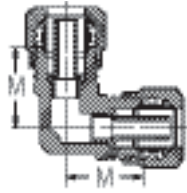

## Air Brake - Nylon Tubing

**Note:**  
Use with Air Brake Tubing  
see page 33.

### Union Elbow

(Ref. SAE No. 100201BA)

Tube O.D.	Catalog Number	M
1/4	1465x4♦	0.63
3/8	1465x6♦	0.80
1/2	1465x8♦	0.94
5/8	1465x10♦	1.10

♦MTO - Made To Order

### 90° Male Elbow

(Ref. SAE No. 100202BA)

Tube O.D.	Male Pipe Thread	Catalog Number	D1	M	N
1/4	1/8	1469x4	.188	0.63	0.67
1/4	1/4	1469x4x4	.312	0.69	0.88
1/4	3/8	1469x4x6	.406	0.74	0.87
3/8	1/8	1469x6x2	.188	0.73	0.75
3/8	1/4	1469x6	.312	0.80	0.93
3/8	3/8	1469x6x6	.406	0.85	0.92
3/8	1/2	1469x6x8	.562	0.95	1.11
1/2	1/4	1469x8x4	.313	0.87	1.00
1/2	3/8	1469x8	.407	0.94	1.00
1/2	1/2	1469x8x8	.531	1.04	1.19
5/8	3/8	1469x10x6	.406	1.01	1.06
5/8	1/2	1469x10	.531	1.10	1.25
5/8	3/4	1469x10x12	.750	1.21	1.30
3/4	1/2	1469x12	.531	1.20	1.34

### 90° Male Elbow - Long

(Ref. SAE No. 100202BA)

Tube O.D.	Male Pipe Thread	Catalog Number	D1	M	N
3/8	1/4	1469x6L	.312	0.80	1.44
1/2	3/8	1469x8L	.406	0.94	1.38